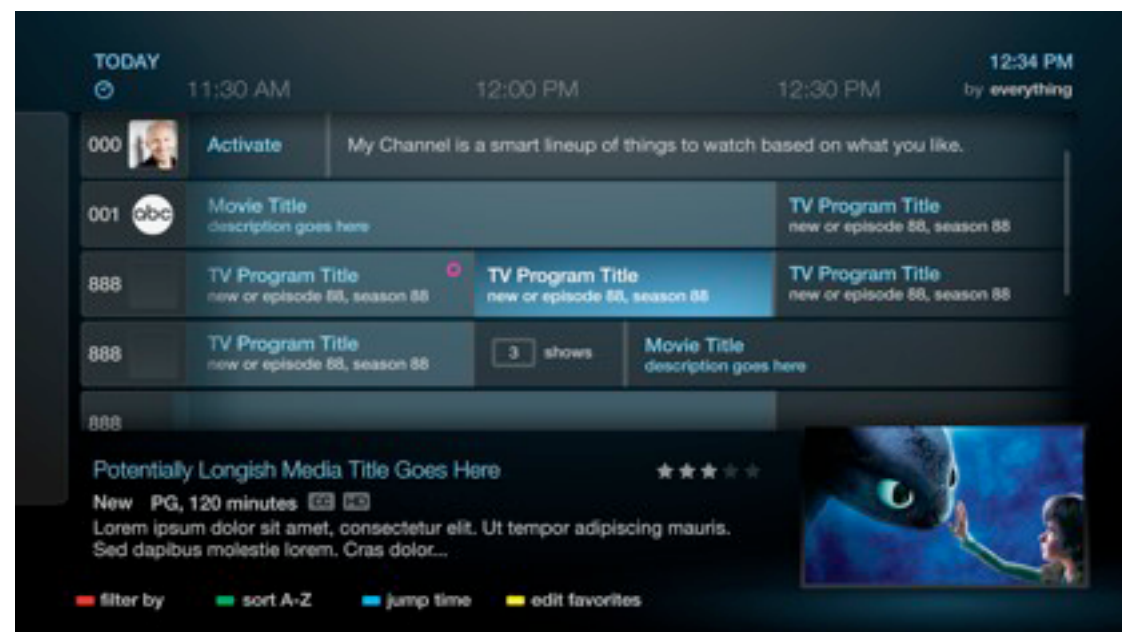

STB UI Design naming

3 tiers

- 1 Main Header
- 2 Header action
- 3 Sub-section titles

Focused on Consistency

- Wallpaper
- Color
- Lighting
- Button Treatments

Home Menu

Channel Guide

Media Details