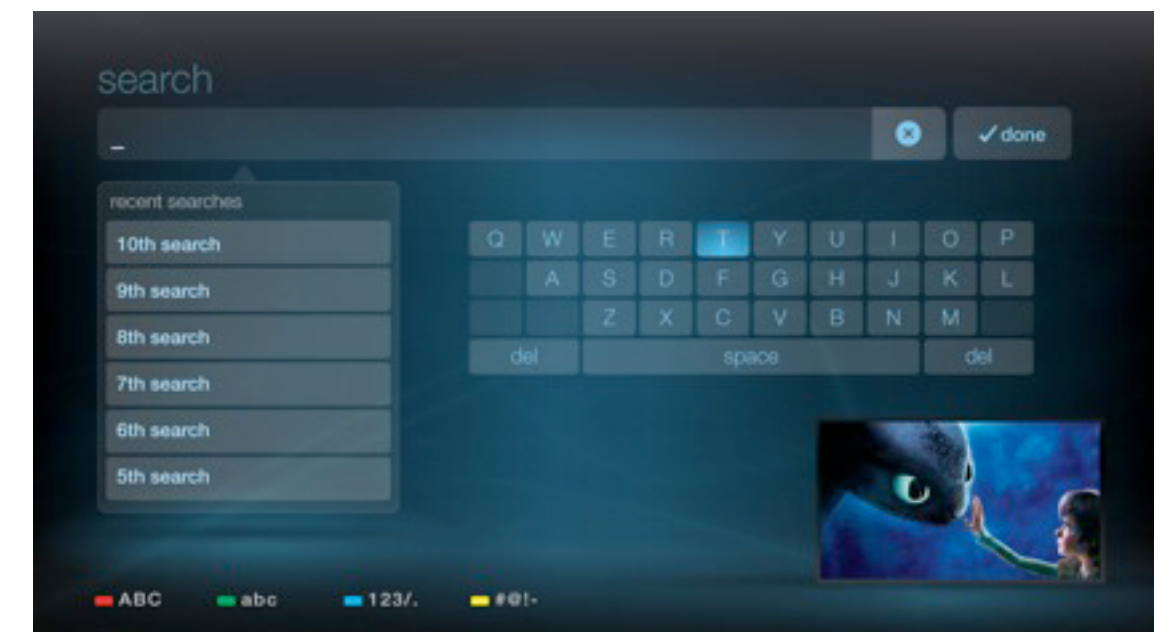

STB UI Design naming

3 tiers

- 1 Main Header
- 2 Header action
- 3 Sub-section titles

Focused on Consistency

- Wallpaper
- Color
- Lighting
- Button Treatments

Home Menu

Channel Guide

Media Details