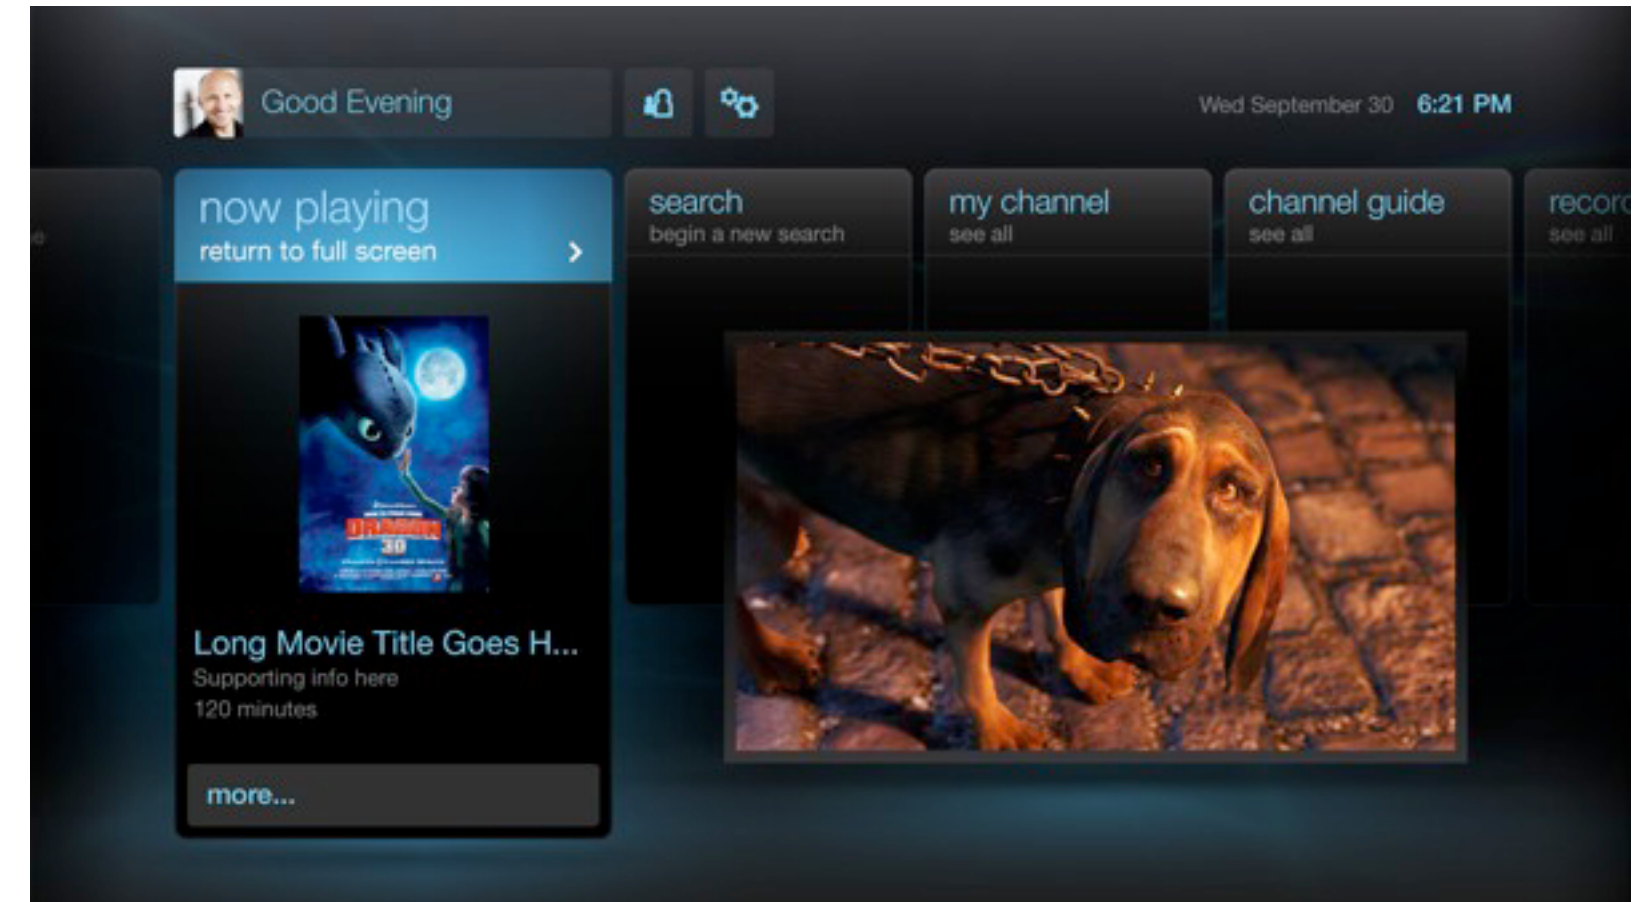

STB UI Design naming

3 tiers

- 1 Main Header
- 2 Header action
- 3 Sub-section titles

Focused on Consistency

- Wallpaper
- Color
- Lighting
- Button Treatments

Home Menu

Channel Guide

Media Details